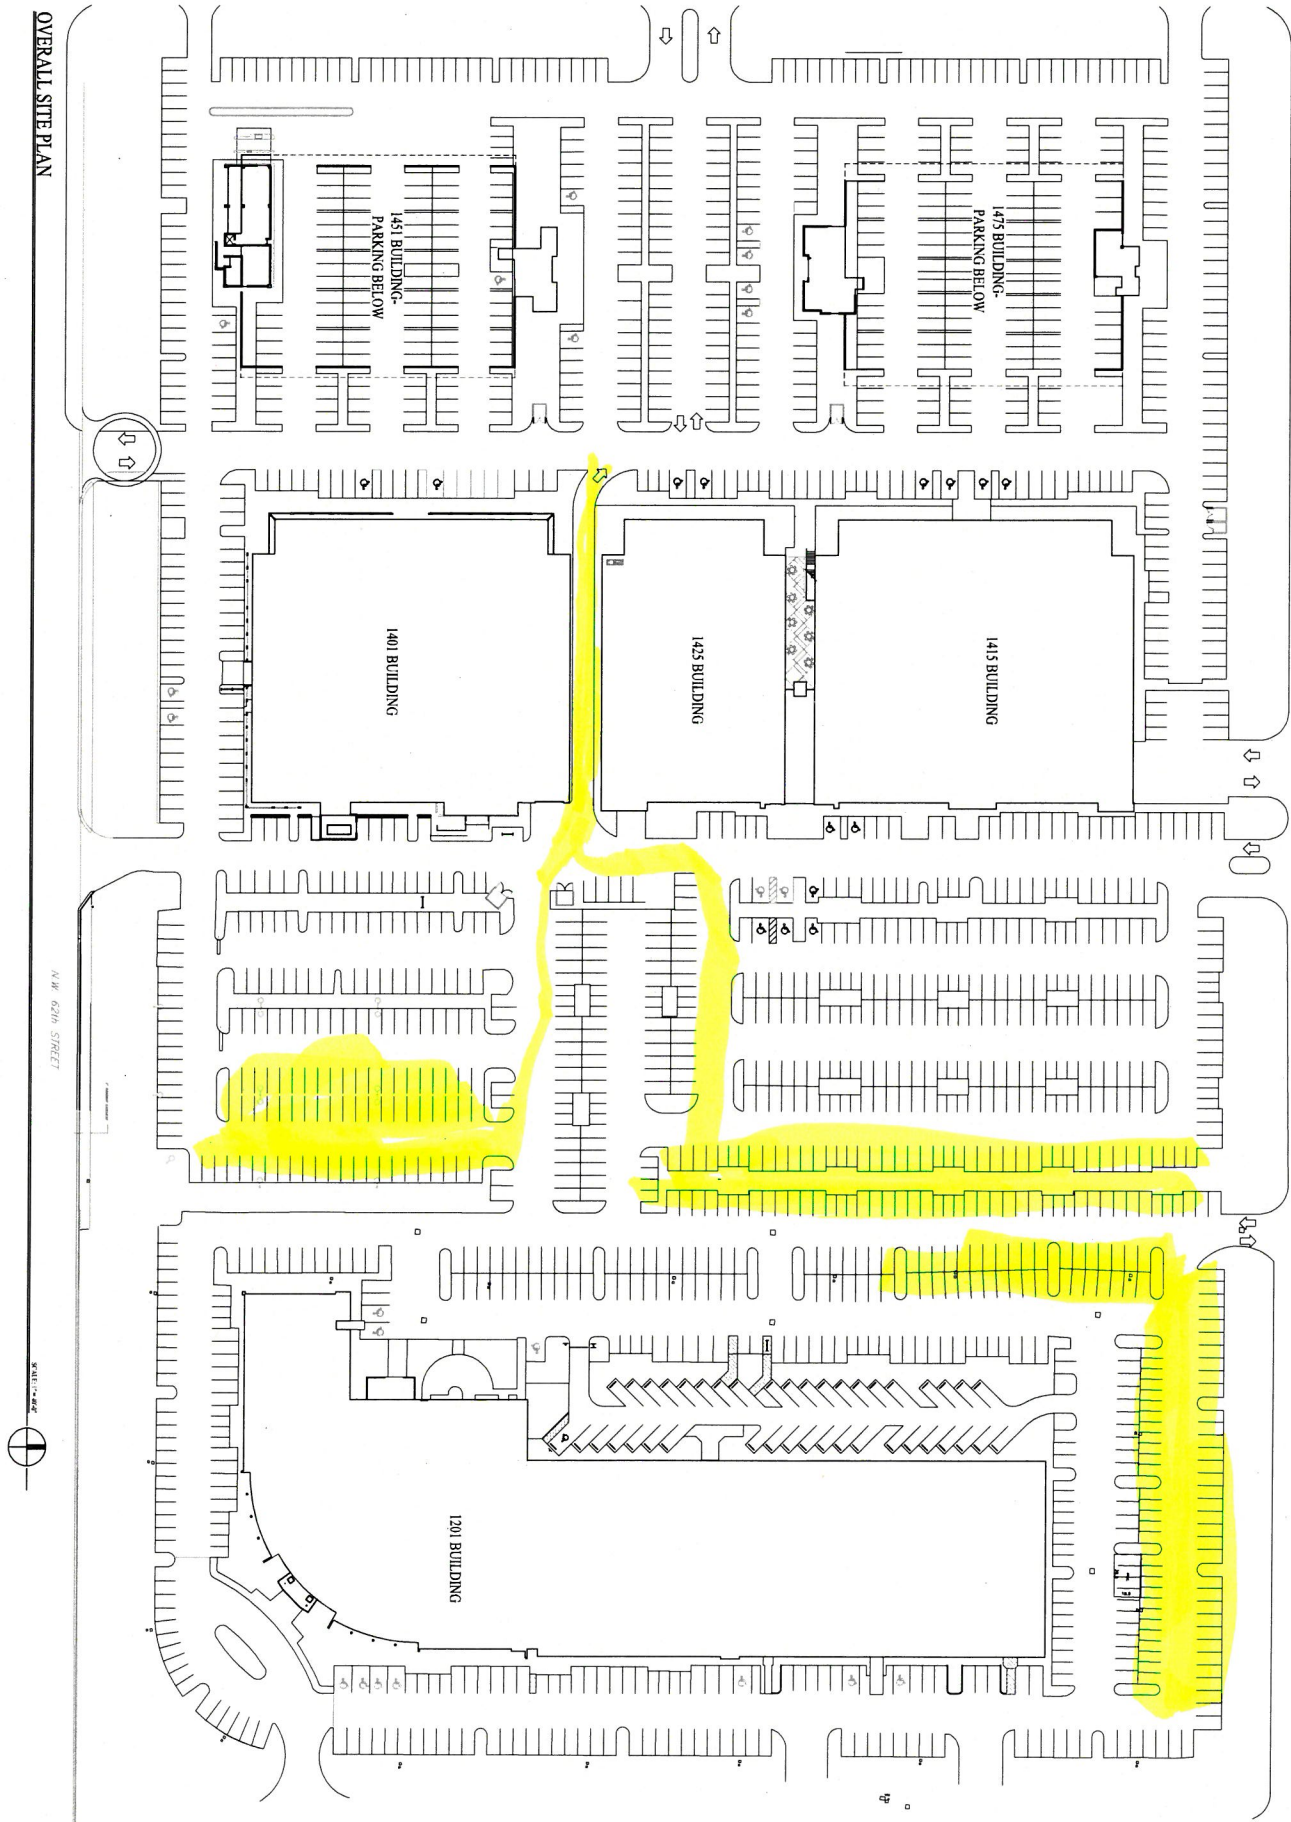

OVERALL SITE PLAN

CPZ ARCHITECTS, INC.

CROWN CENTER SITE PLAN

1475 W CYPRESS CREEK ROAD
FORT LAUDERDALE, FLORIDA